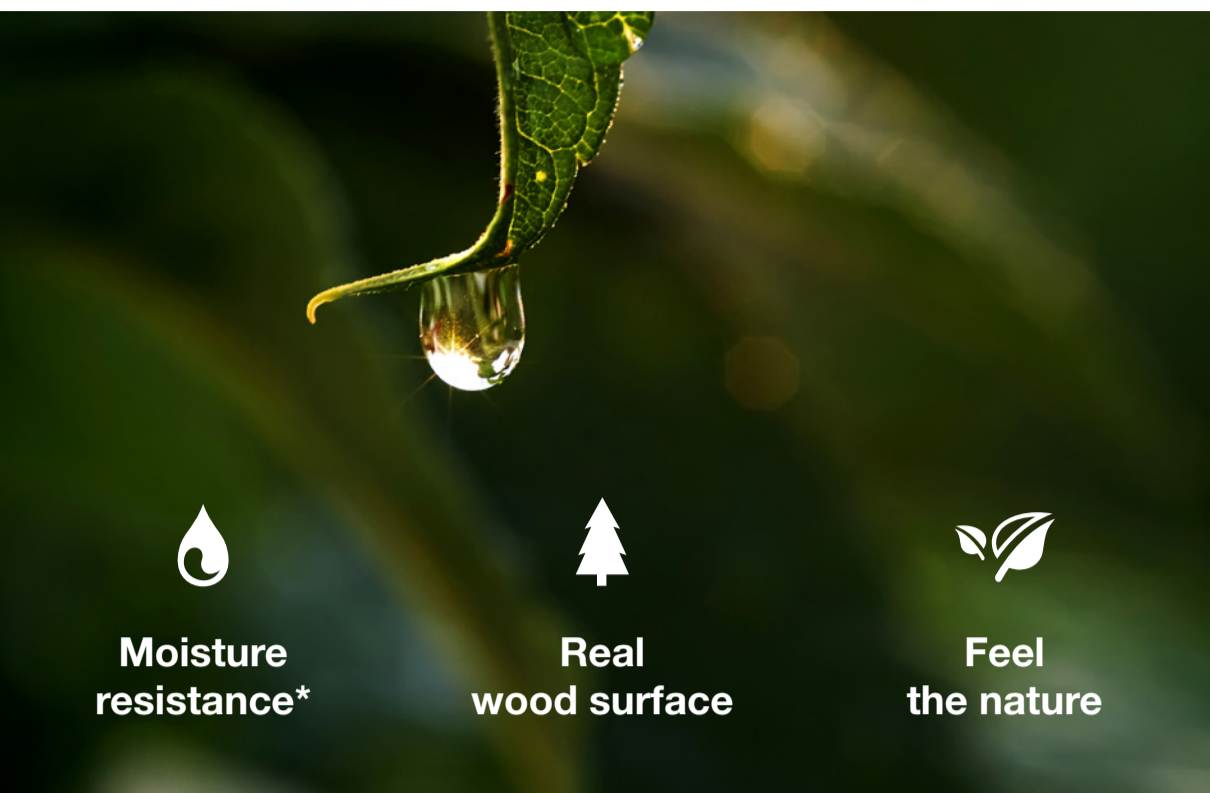

Moisture resistance*

Real wood surface

Feel the nature

The moisture resistant* wooden floor

EN 14354

* Tested according to NALFA Laminate Surface Swell Test and according to ISO 4760 (Topical moisture resistance – Assembled joint)
** According to the conditions of guarantee

244 x 1383 mm
9.61" x 54.45"

8.5 mm

Panels/Pack.: 7 Panels
m²/Pack.: 2.36 m²
sqft/Pack.: 25.42 sqft